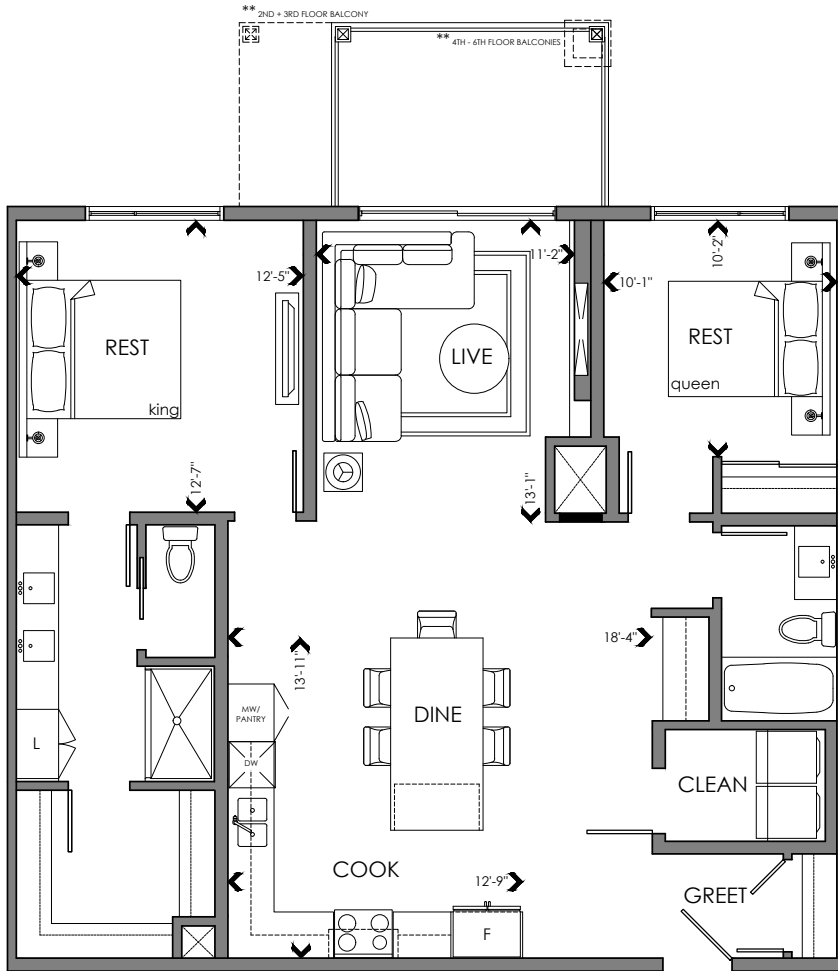

edge

AT LARCH PARK

Glory

1194 ft²

2 bedroom | 2 bathroom

Floor 2 - 5

August 28, 2020