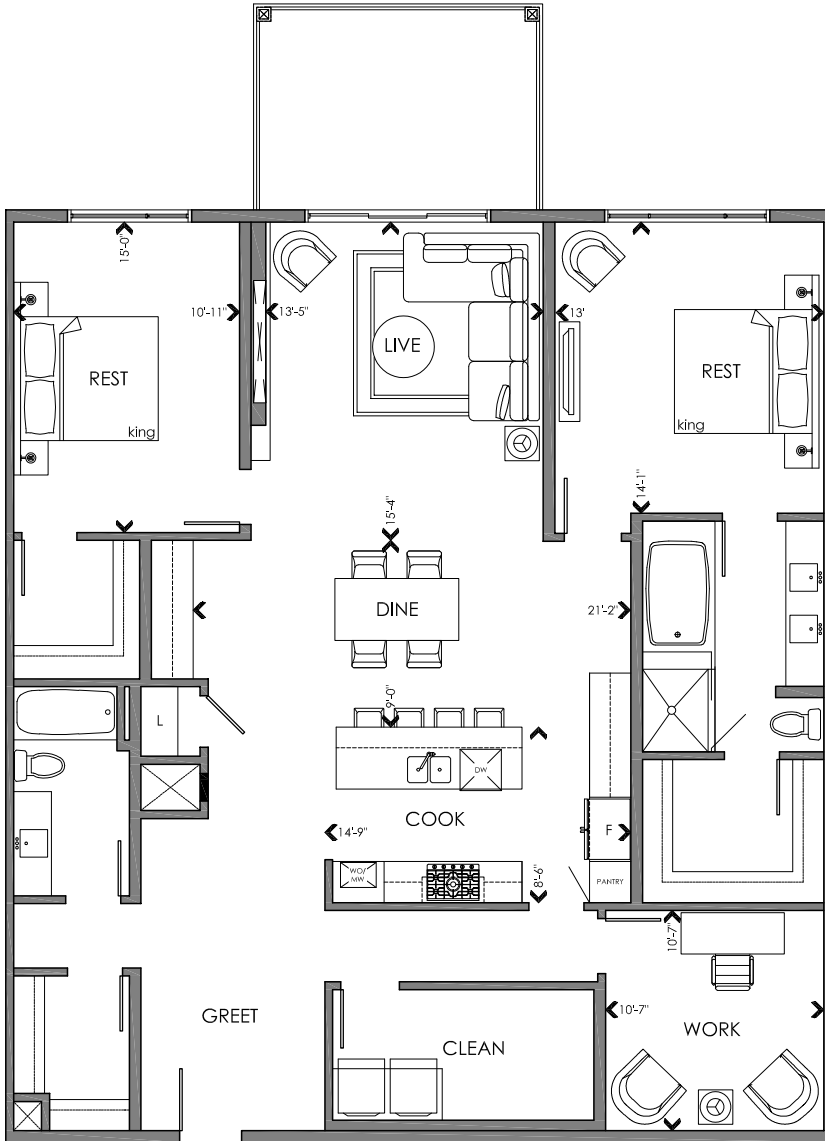

# edge

AT LARCH PARK

## Vibrant

1794 ft<sup>2</sup>

2 bedroom + den | 2 bathroom

August 28, 2020