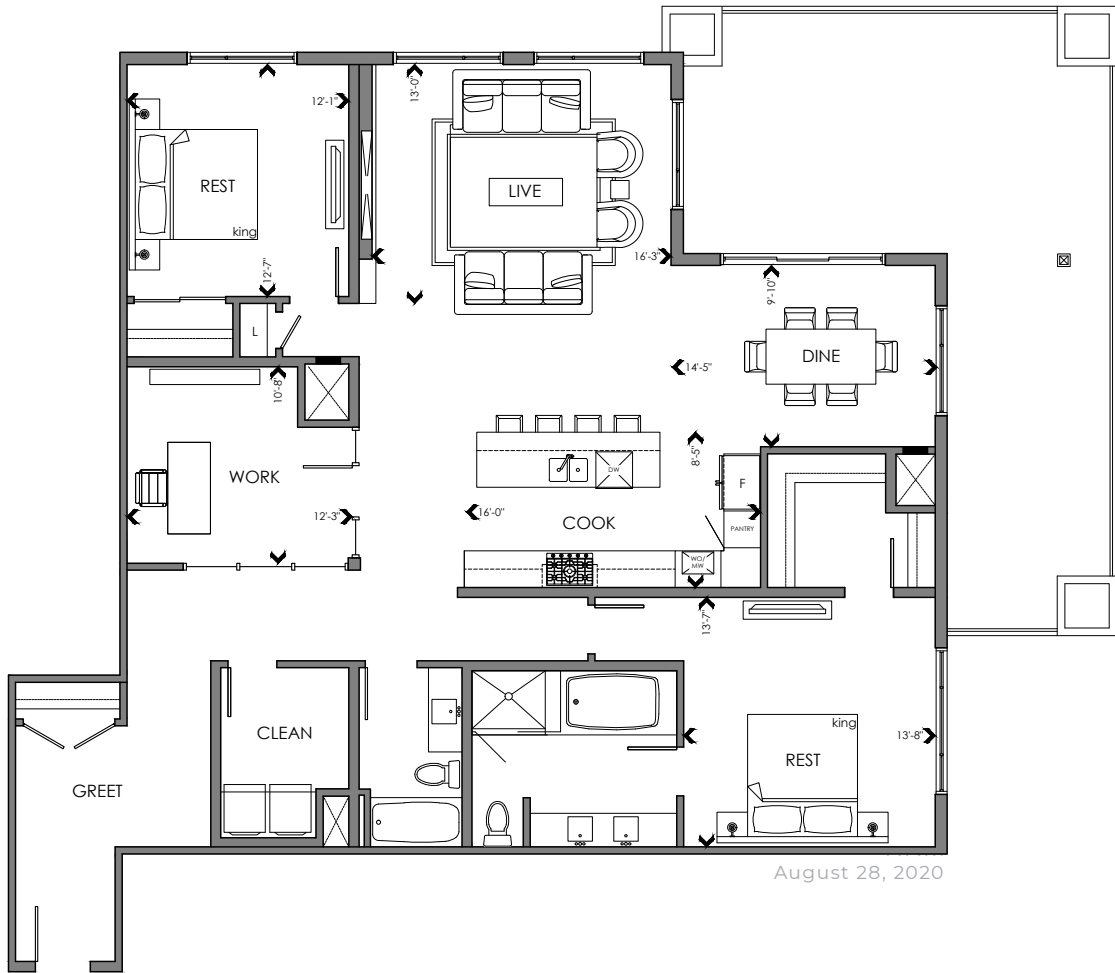

edge

AT LARCH PARK

Magnolia

1914 ft²

2 bedroom + den | 2 bathroom

Floor 1- 4