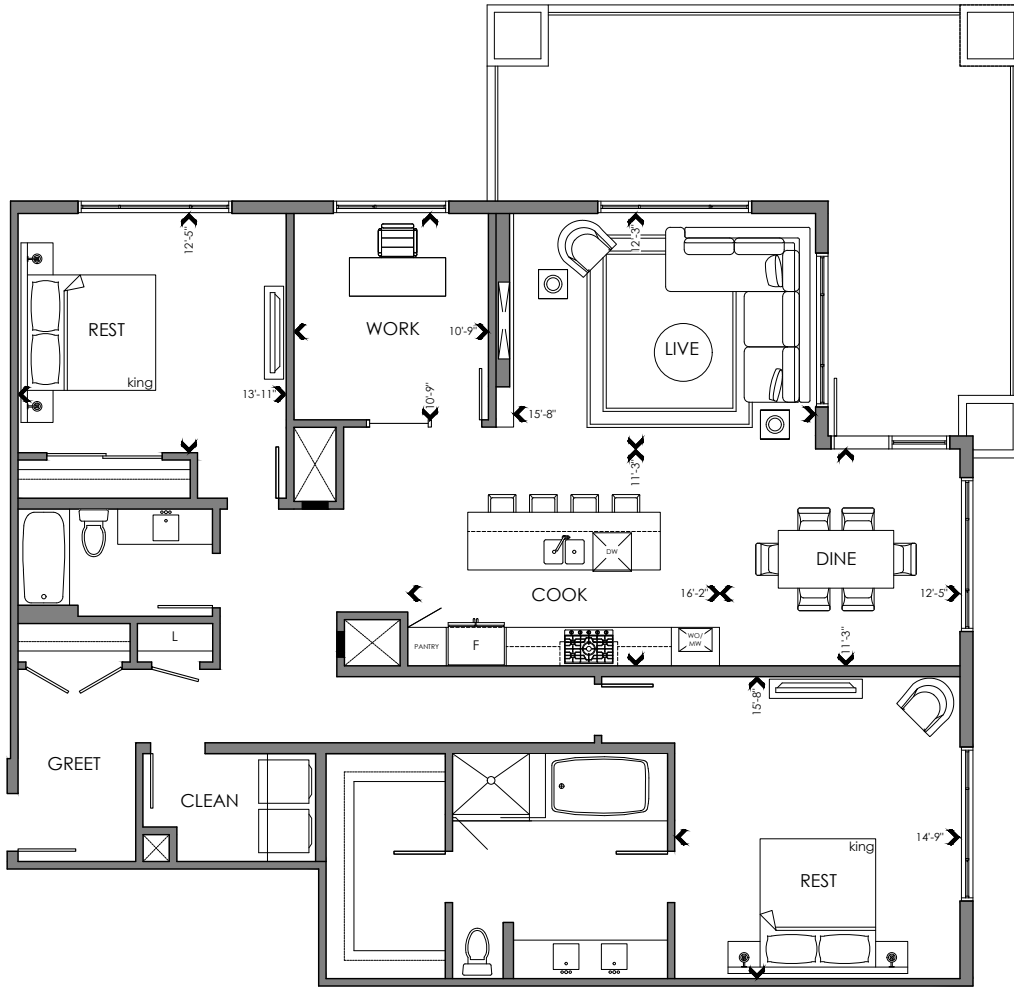

edge

AT LARCH PARK

August 28, 2020

Bliss

1849 ft²

2 bedroom + den | 2 bathroom

Floor 1 - 4