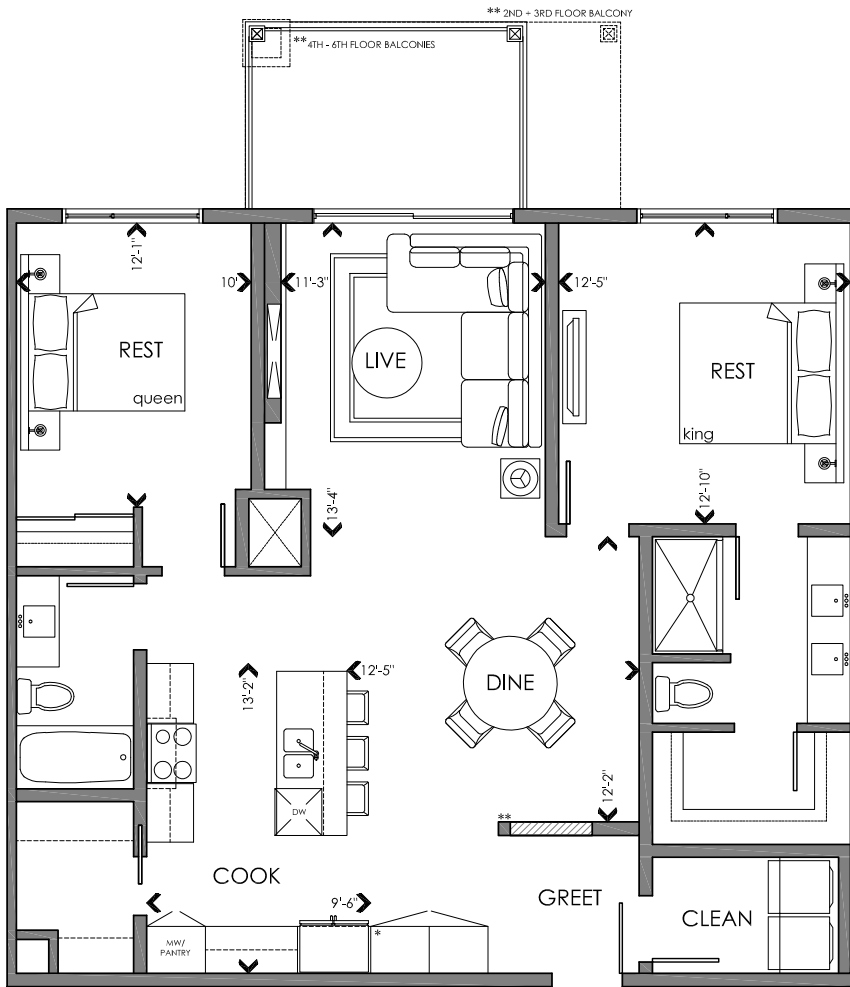

edge

AT LARCH PARK

Oakley

1194 ft²

2 bedroom | 2 bathroom

Floor 2 - 6

October 14, 2020