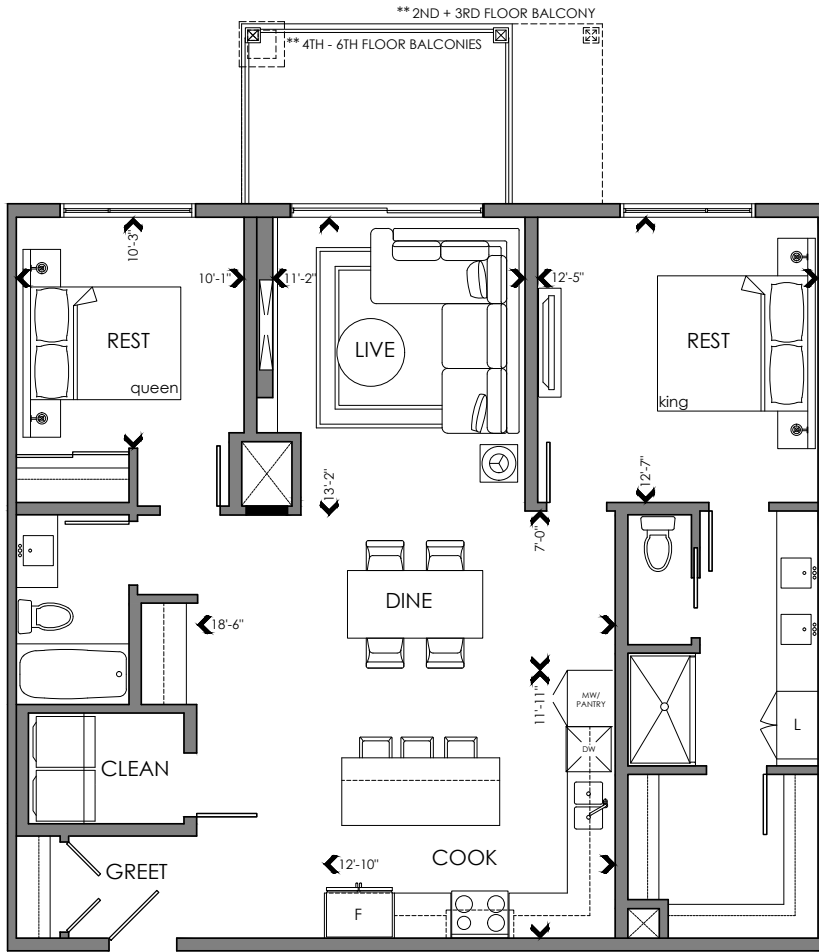

edge

AT LARCH PARK

Willow
 1194 ft²
 2 bedroom | 2 bathroom
 Floor 2 - 6

August 28, 2020