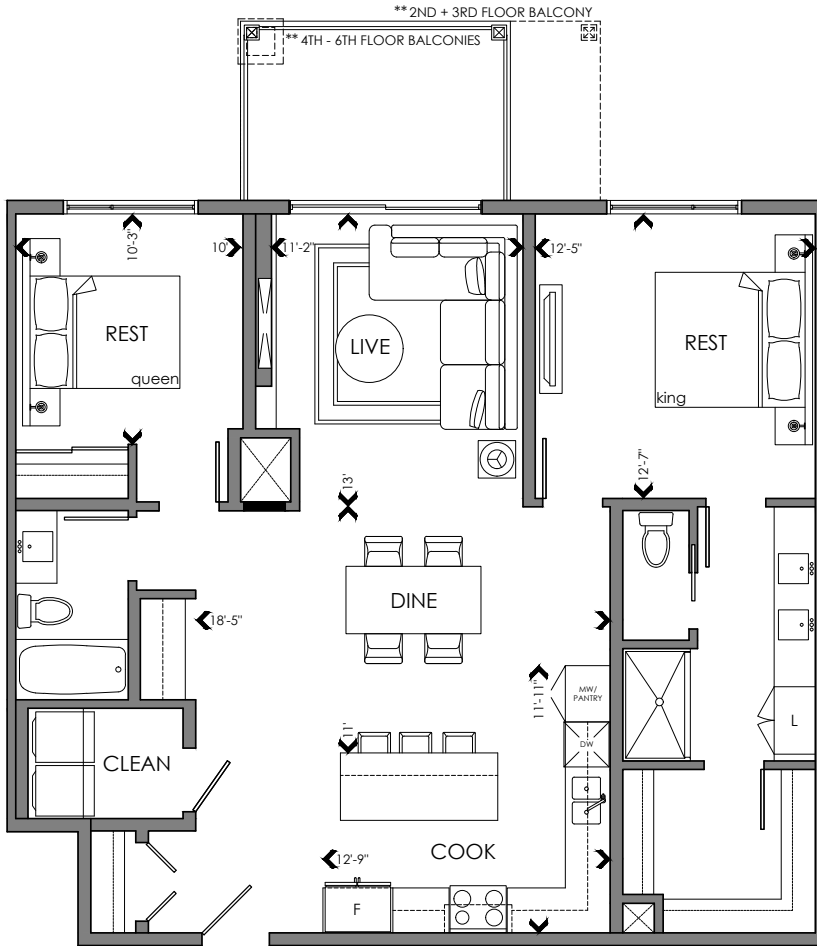

edge

AT LARCH PARK

August 28, 2020

Willow II
 1176 ft²
 2 bedroom | 2 bathroom
 Floor 2 - 6