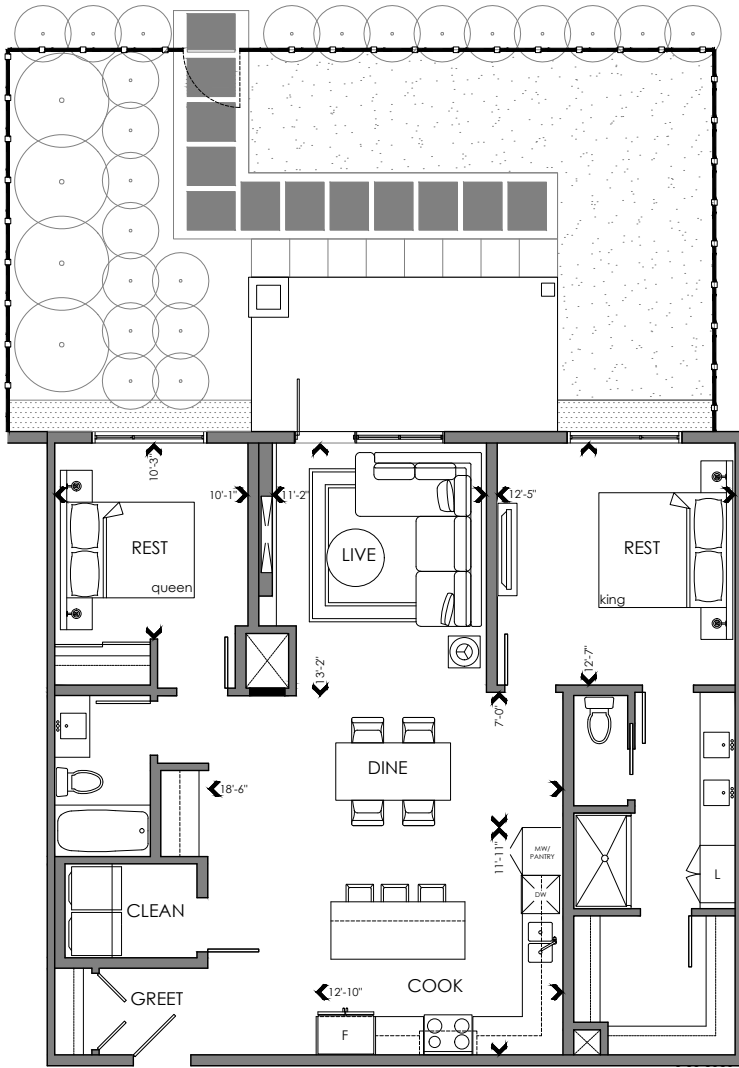

edge

AT LARCH PARK

August 28, 2020

Willow III

1194 ft²
2 bedroom | 2 bathroom

1st floor only