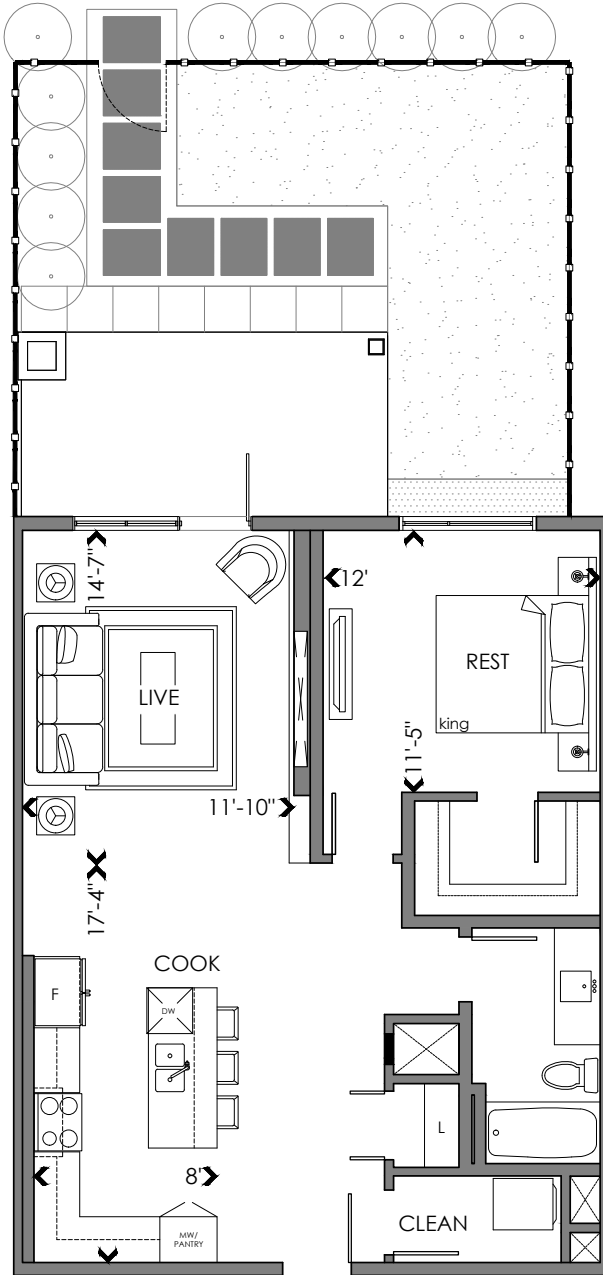

# edge

AT LARCH PARK

## Reed II

854 ft<sup>2</sup>

1 bedroom | 1 bathroom

\*1st floor only\*

August 28, 2020