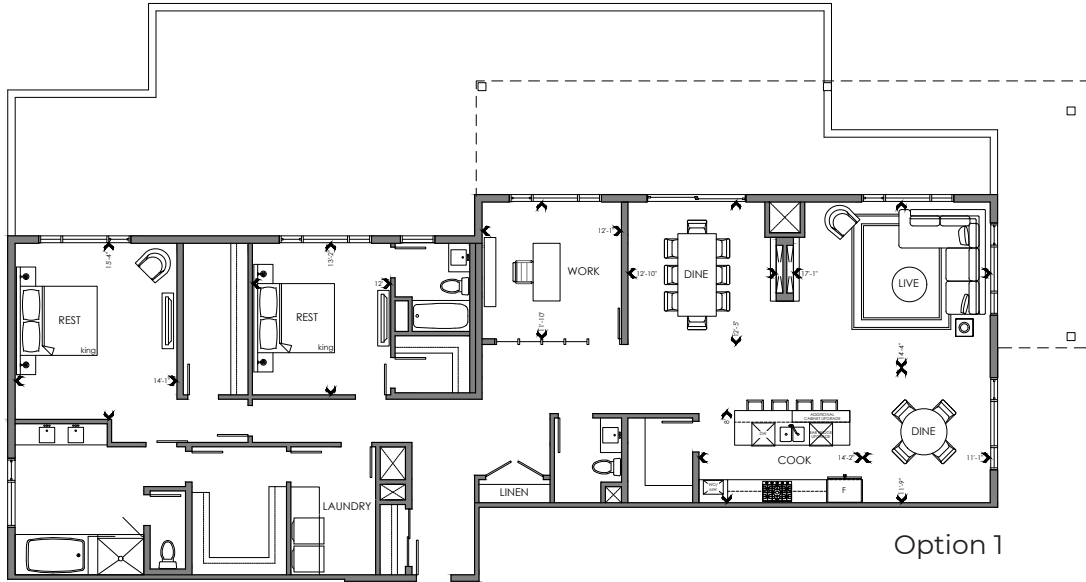

edge

AT LARCH PARK

November 4, 2020

November 4, 2020

Onyx

2440 ft²

2 bedroom + den | 2 bathroom

Floor 5 - 6