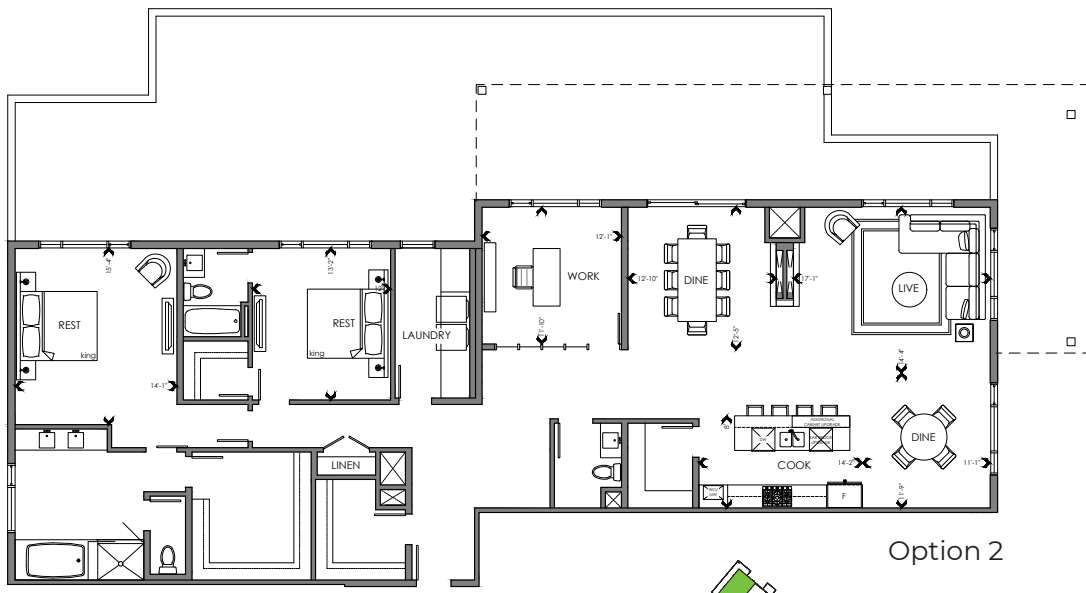

edge

AT LARCH PARK

November 4, 2020

November 4, 2020

Onyx

2440 ft²

2 bedroom + den | 2 bathroom

Floor 5 - 6