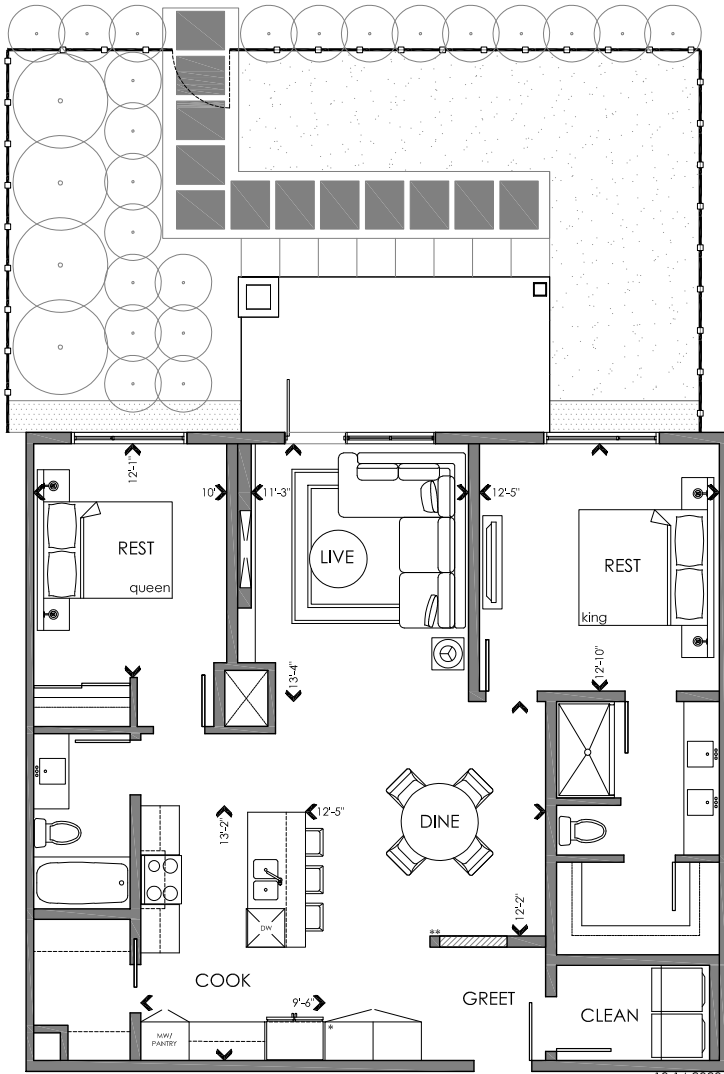

edge

AT LARCH PARK

Oakley II

1194 ft²

2 bedroom | 2 bathroom

1st floor only

October 14, 2020