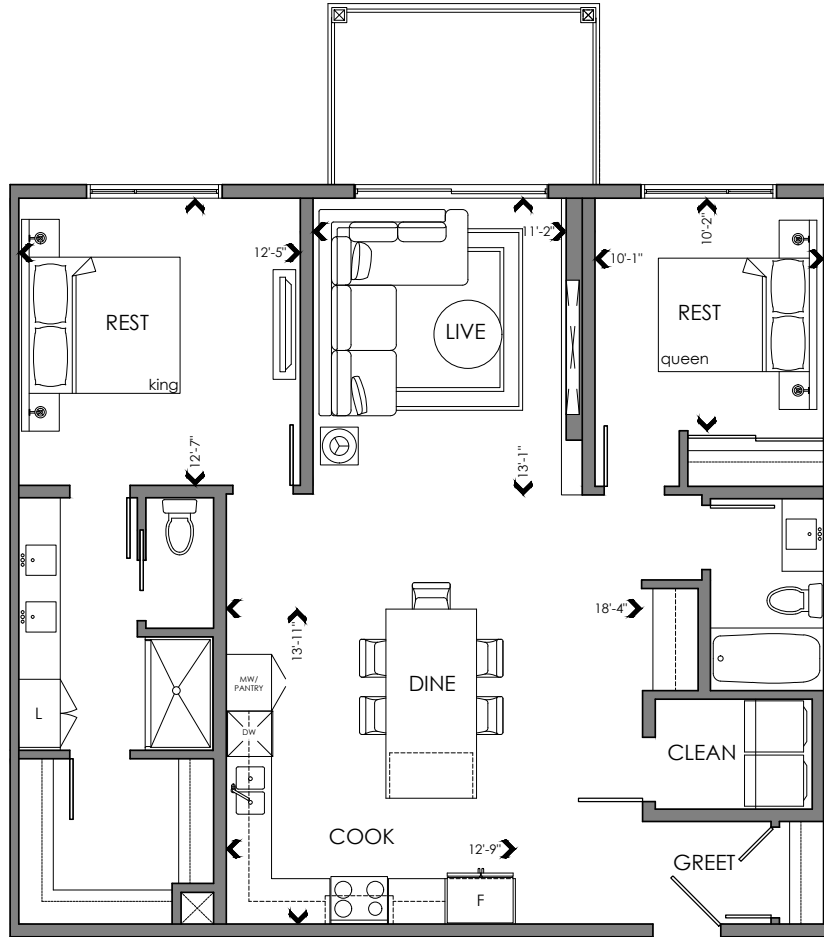

edge

AT LARCH PARK

August 28, 2020

Glory V

1194 ft²

2 bedroom | 2 bathroom

6th floor only