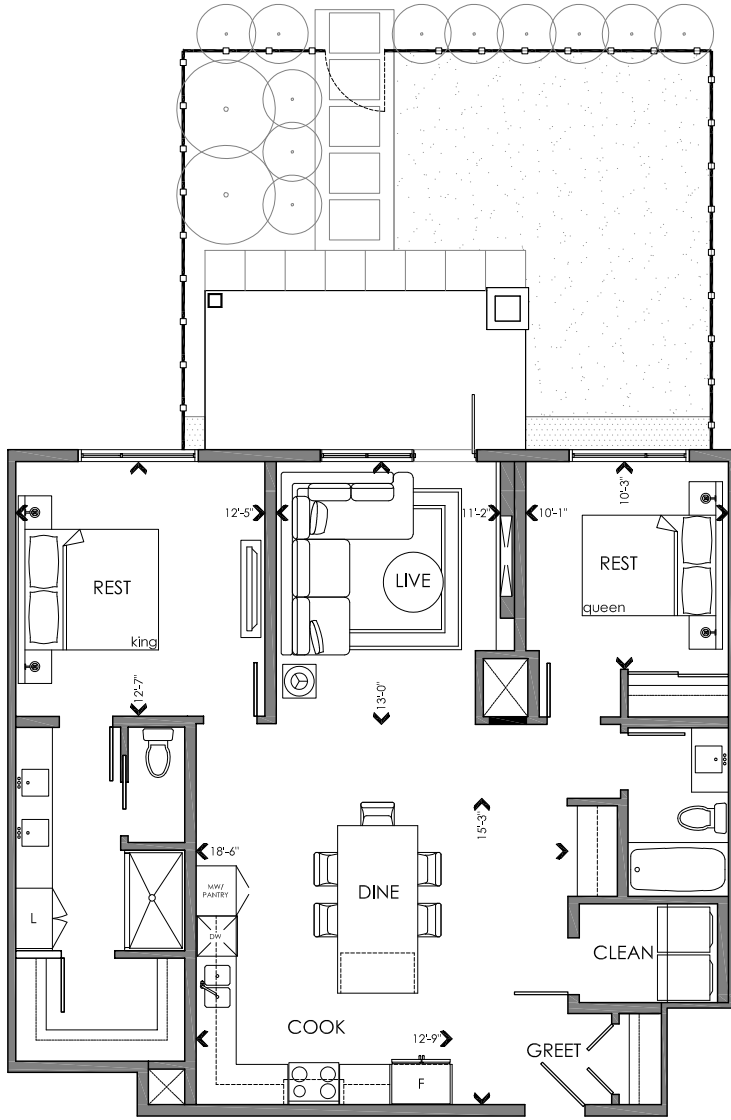

edge

AT LARCH PARK

October 14, 2020

Glory IV

1164 ft²

2 bedroom | 2 bathroom

1st floor only