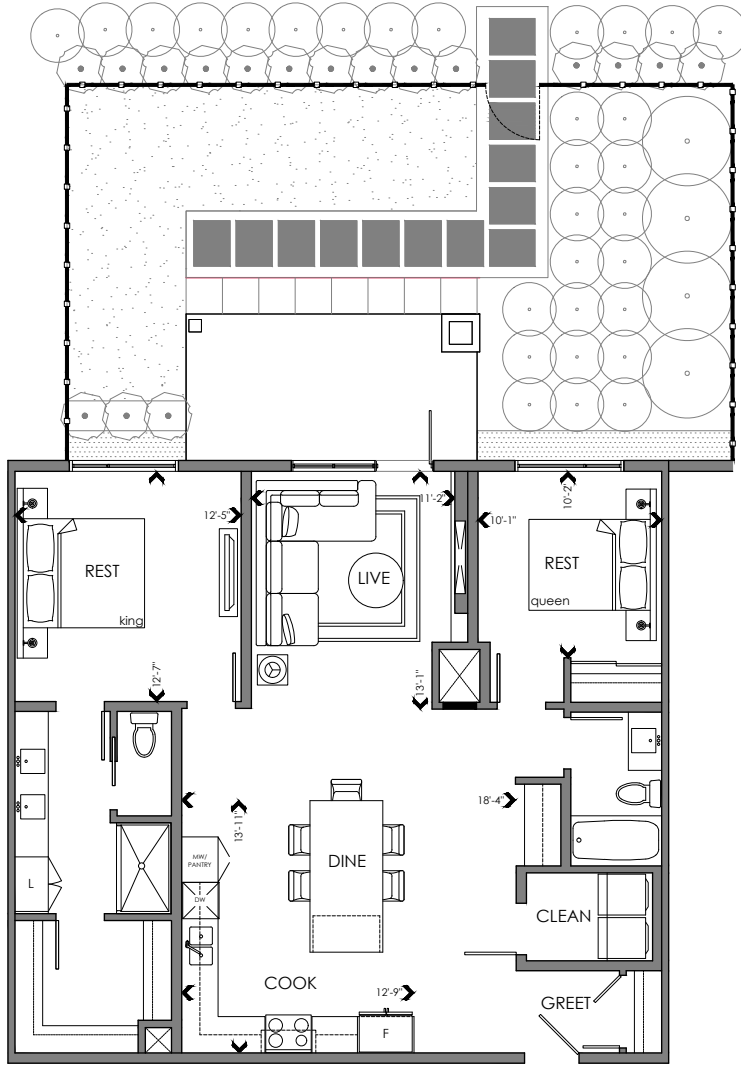

# edge

AT LARCH PARK

August 28, 2020

**Glory III**  
1194 ft<sup>2</sup>  
2 bedroom | 2 bathroom  
\*1st floor only\*