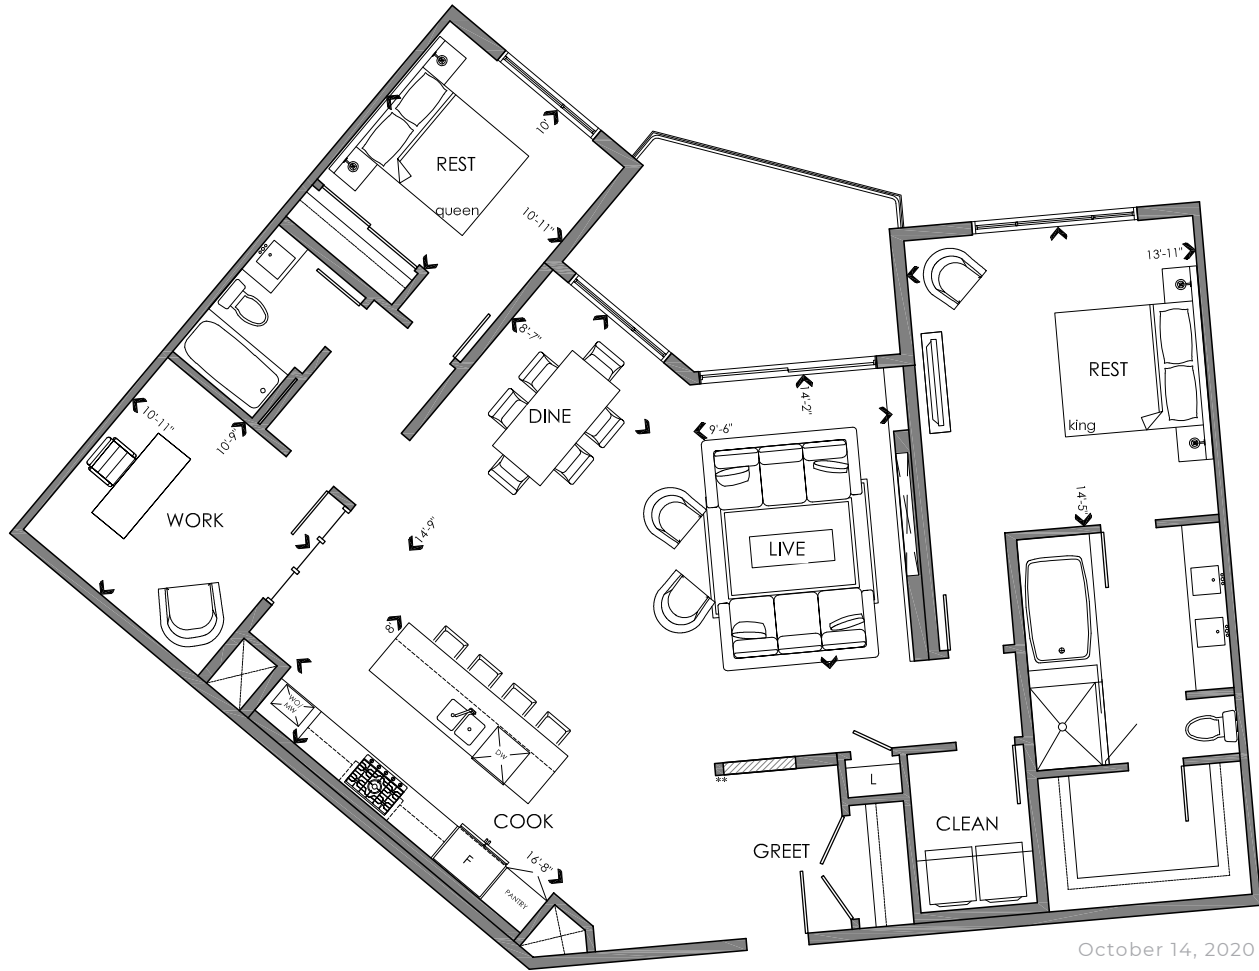

edge

AT LARCH PARK

October 14, 2020

Opulence

1707 ft²

2 bedroom + den | 2 bathroom

Floor 3 - 6