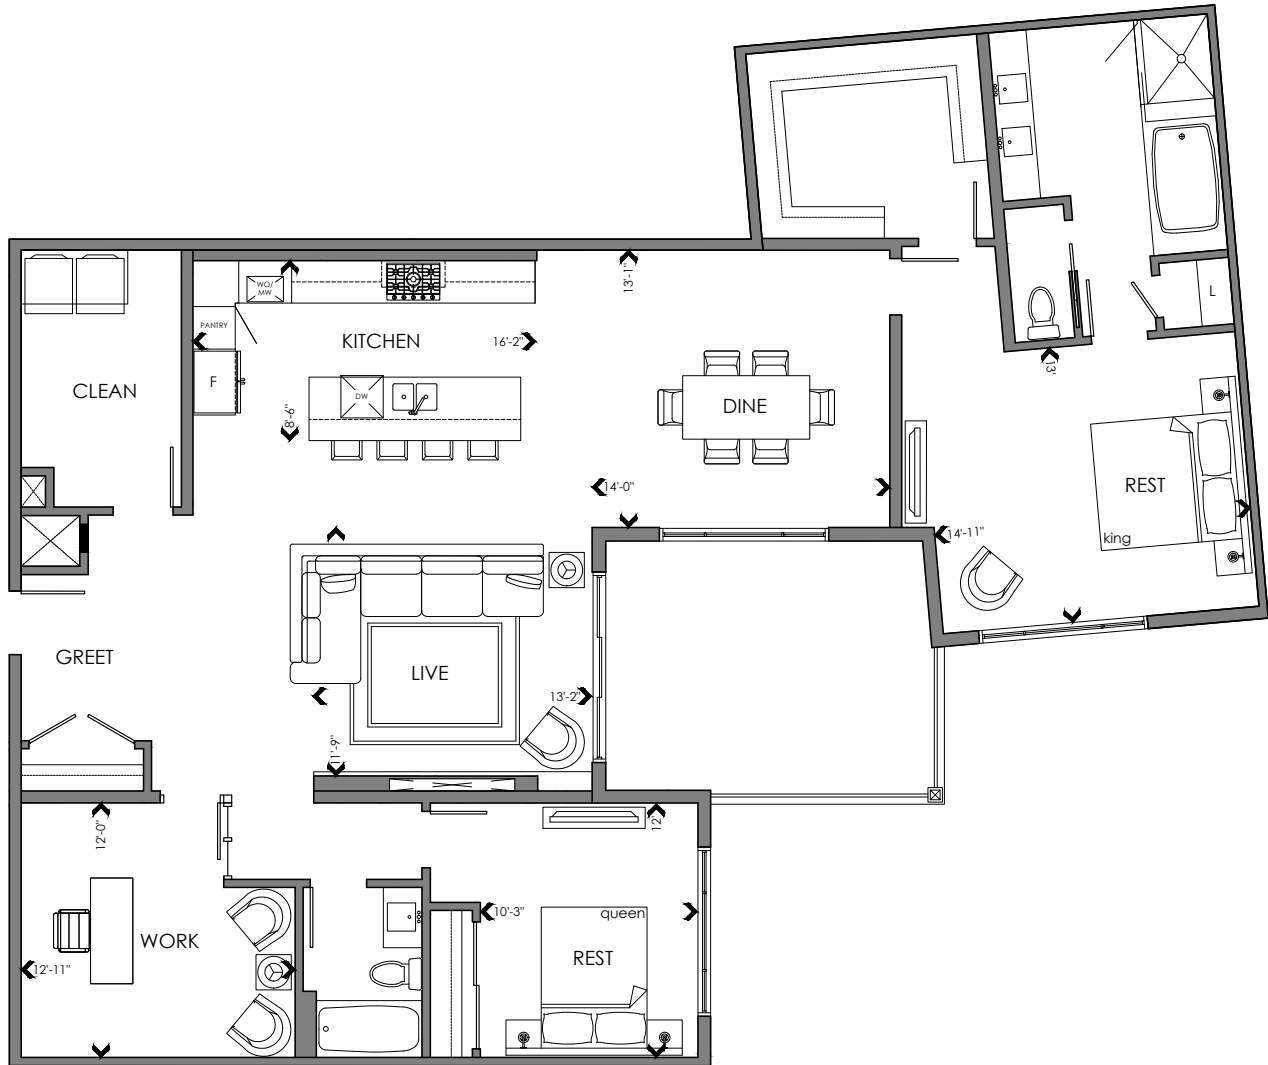

edge

AT LARCH PARK

August 28, 2020