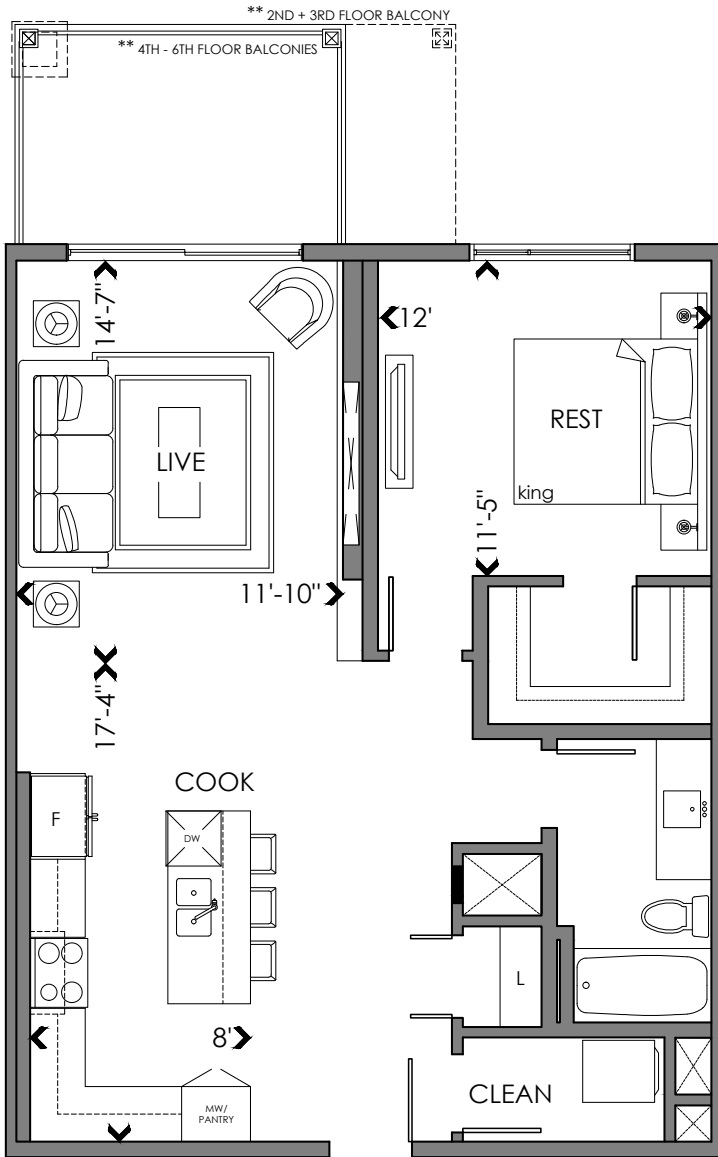

edge

AT LARCH PARK

Reed

854 ft²

1 bedroom | 1 bathroom

Floor 2 - 6

August 28, 2020