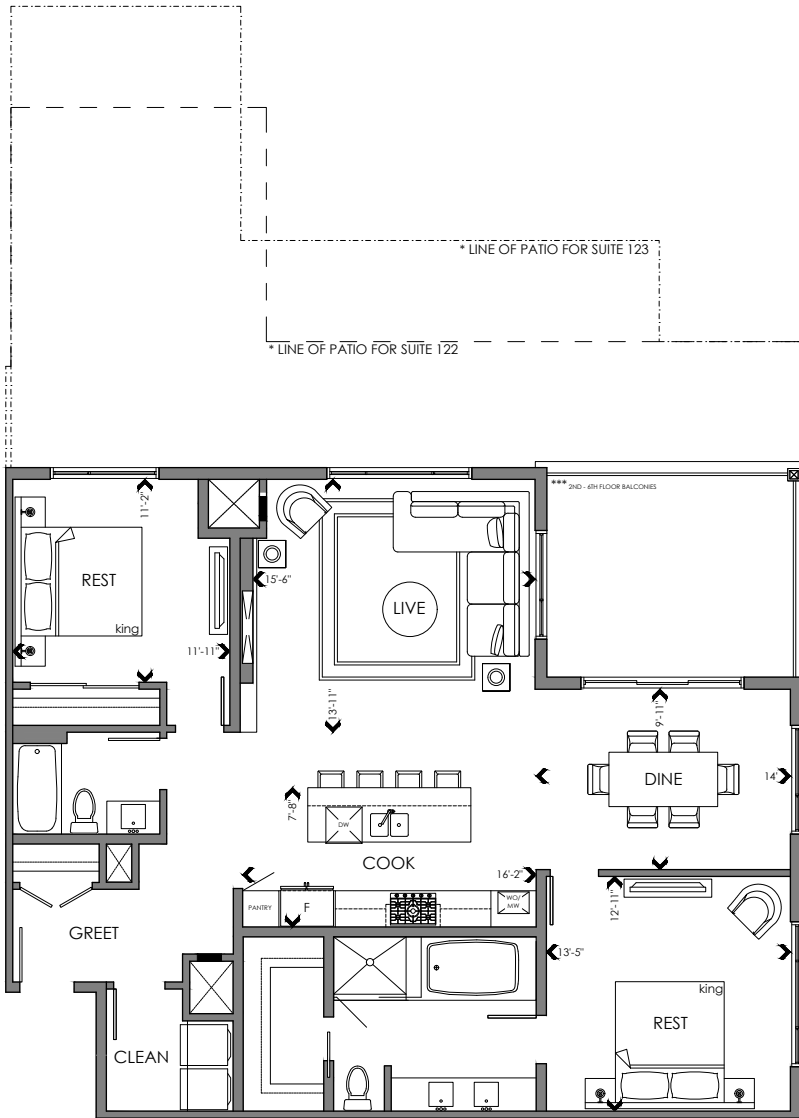

edge

AT LARCH PARK

August 28, 2020

Primrose

1376 ft²

2 bedroom | 2 bathroom